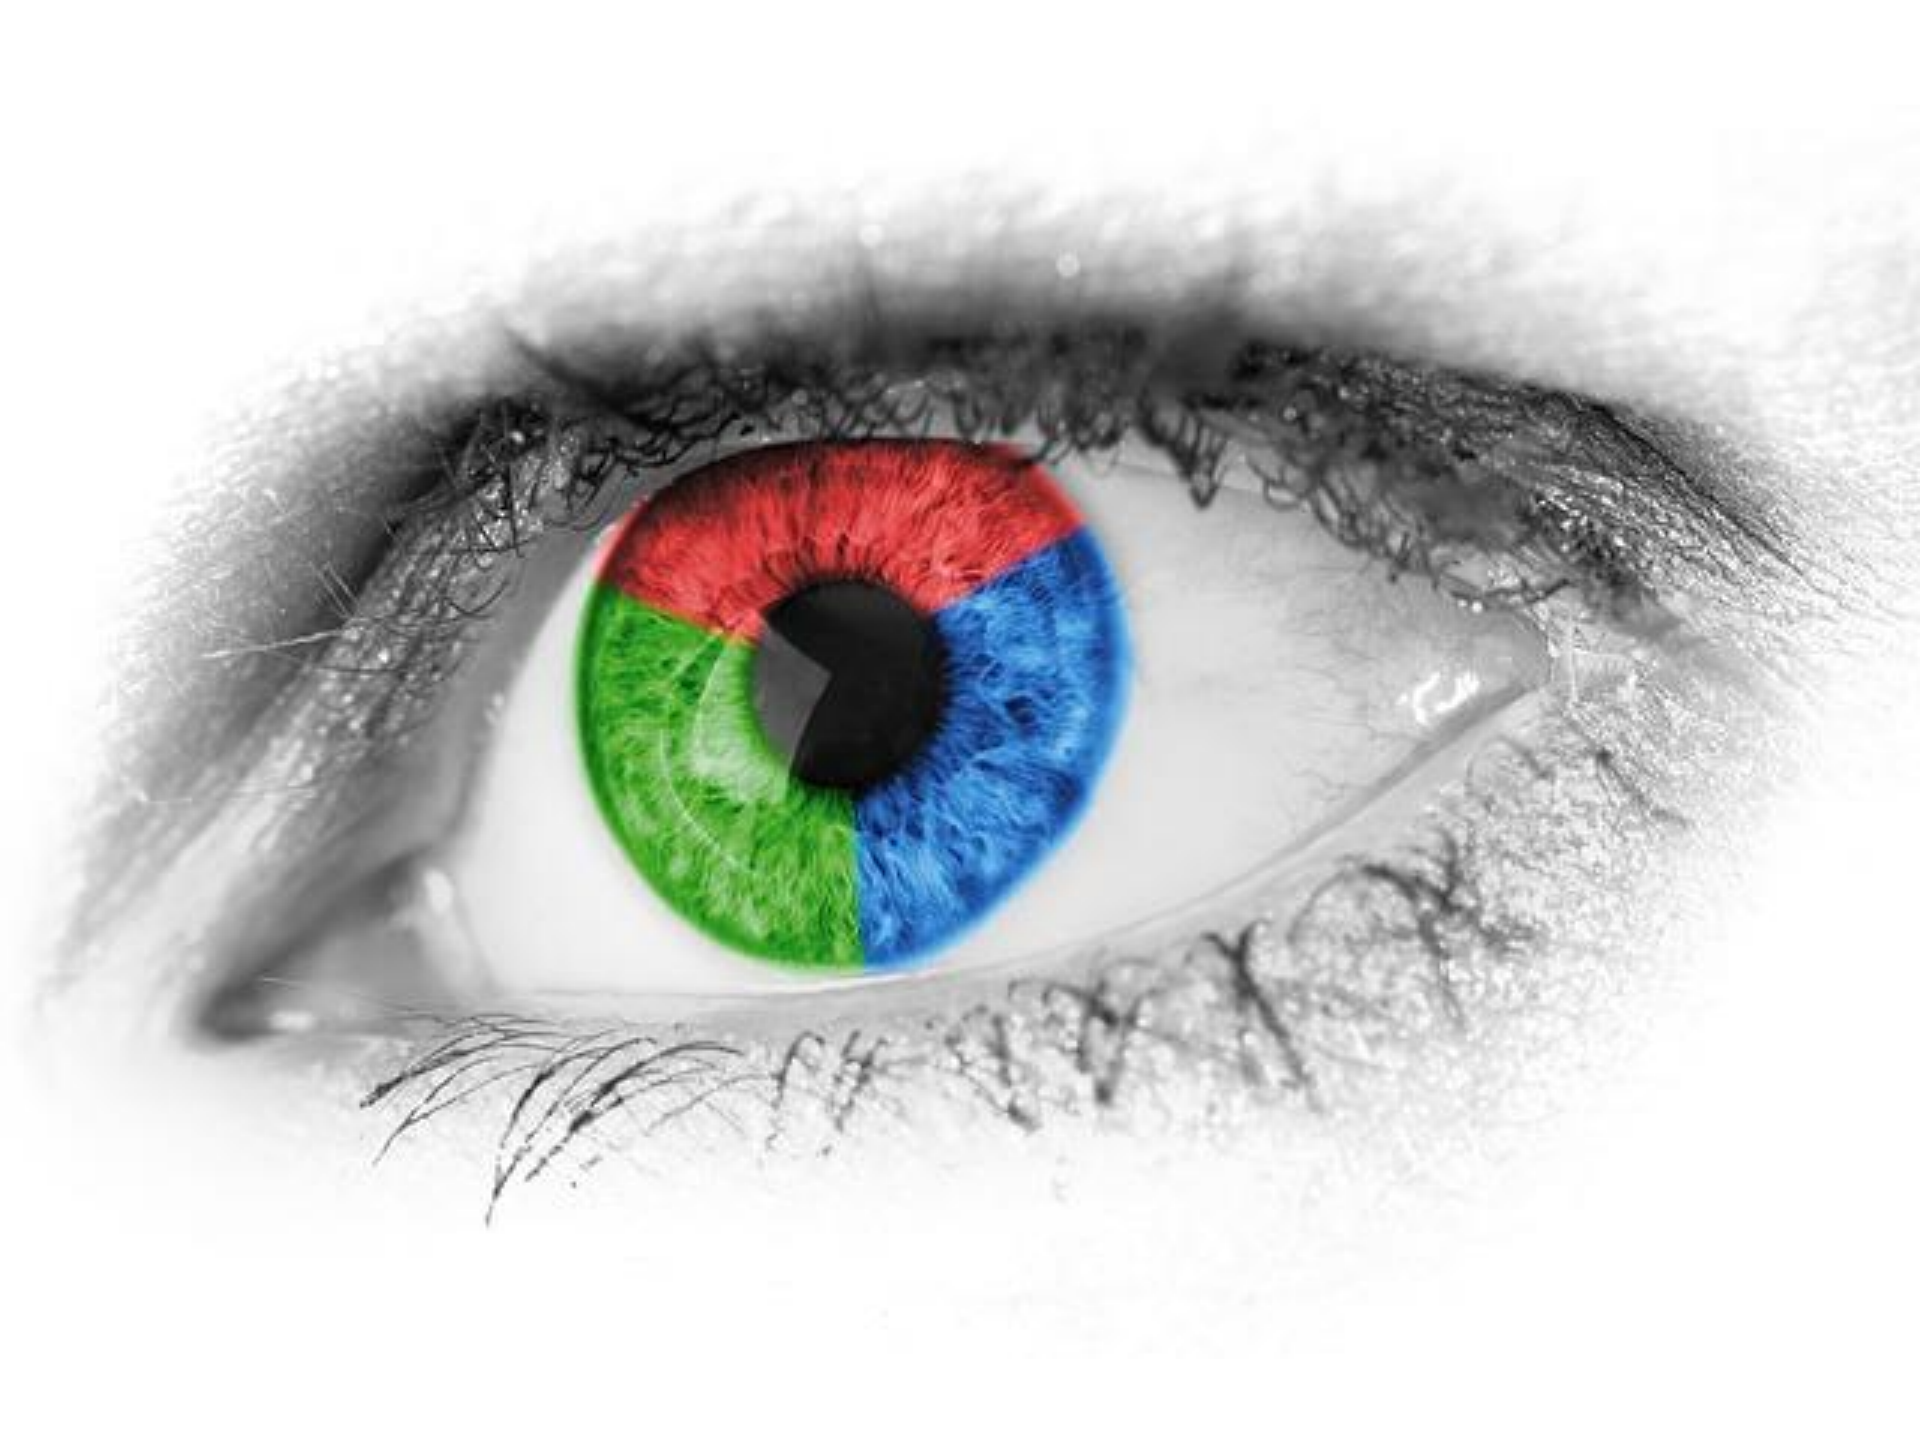

A. J. G. G.

F1
Help

F2

||

2

A yellow, arrow-shaped sign with a black border and four screws. The word "HEAVEN" is written in bold, black, sans-serif capital letters across the center. The sign is mounted on a metal post.

HEAVEN

A yellow, arrow-shaped sign with a black border and four screws. The word "HELL" is written in bold, black, sans-serif capital letters across the center. The sign is mounted on a metal post.

HELL