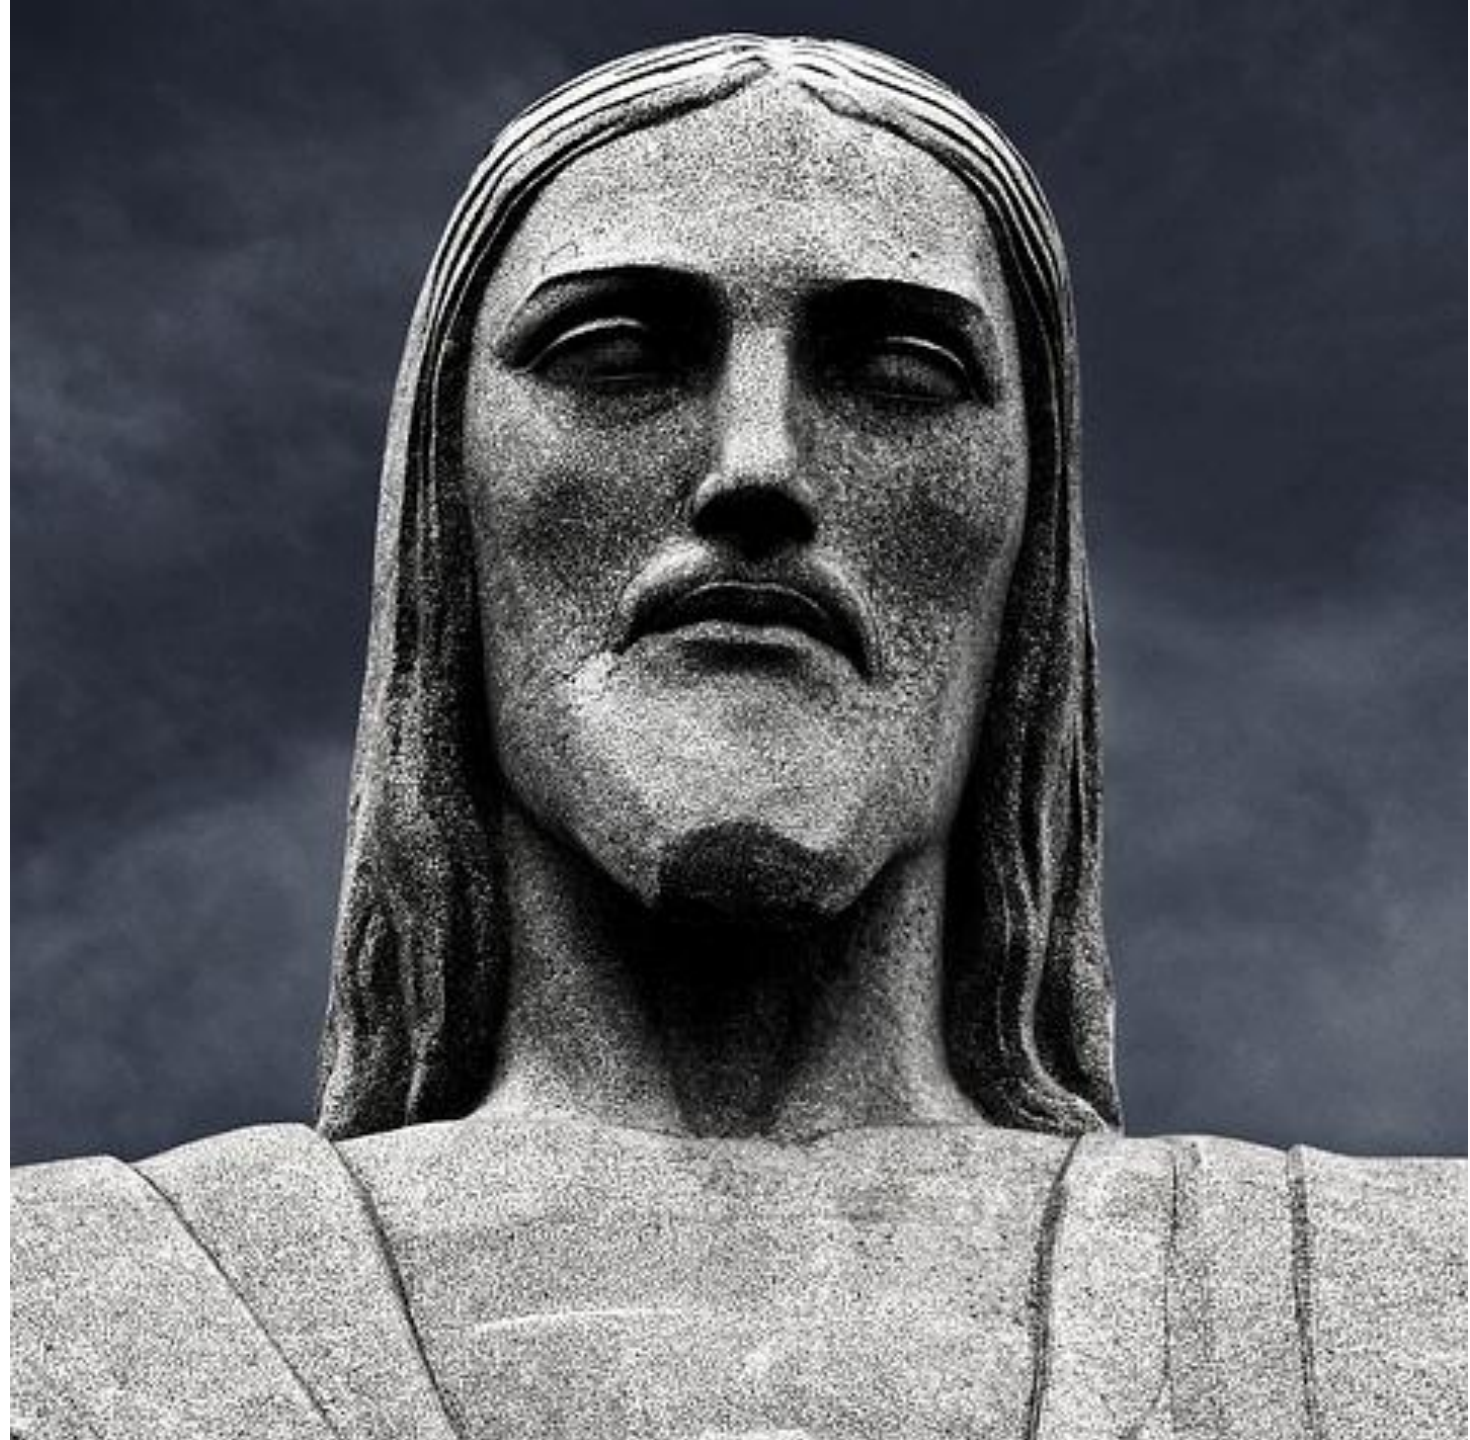

A. J. G. G.

F1
Help

F2

||

2

A yellow, arrow-shaped sign with a black border and four screws. The word "HEAVEN" is written in bold, black, sans-serif capital letters across the center. The sign is mounted on a metal post.

HEAVEN

A yellow, arrow-shaped sign with a black border and four screws. The word "HELL" is written in bold, black, sans-serif capital letters across the center. The sign is mounted on a metal post.

HELL