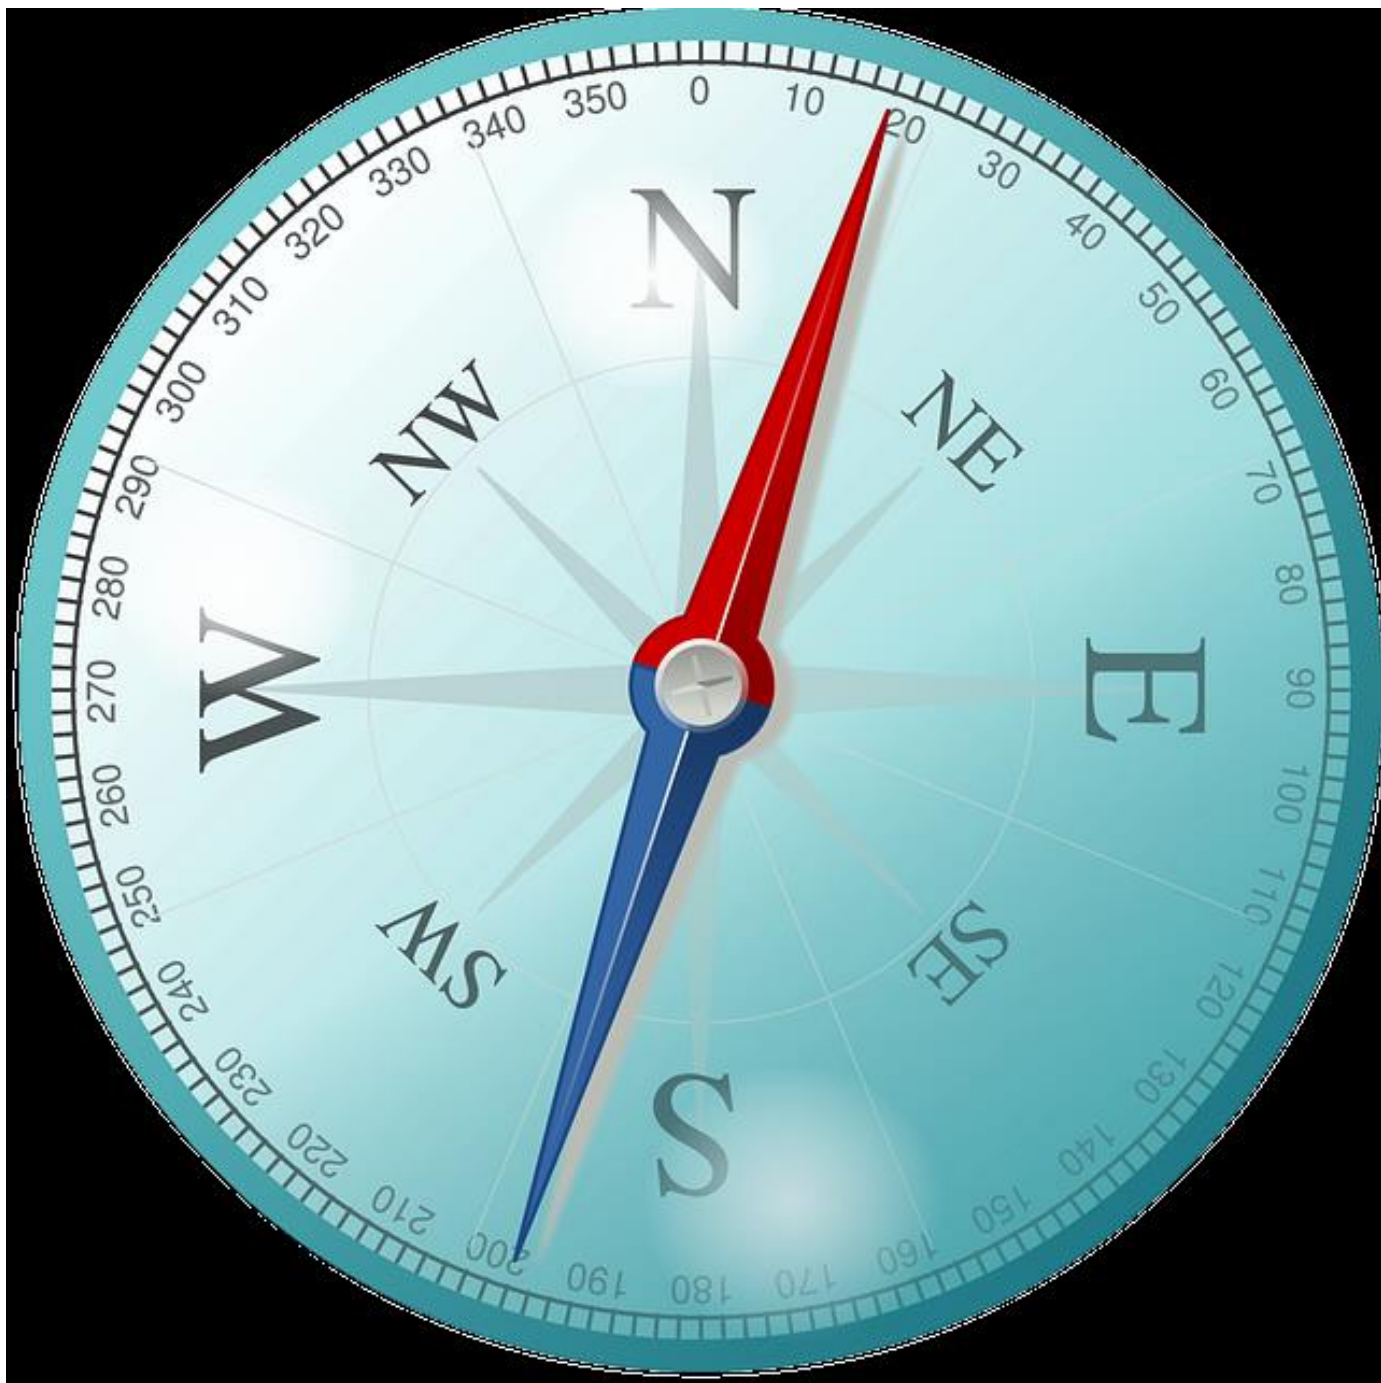

Gud er som

Faith Hope Love

Love
never

fails.

1 Corinthians

13:8

© cag®

13/55

A. J. G. G.

F1
Help

F2

||

2

A yellow, arrow-shaped sign with a black border and four screws. The word "HEAVEN" is written in bold, black, sans-serif capital letters across the center. The sign is mounted on a metal post.

HEAVEN

A yellow, arrow-shaped sign with a black border and four screws. The word "HELL" is written in bold, black, sans-serif capital letters across the center. The sign is mounted on a metal post.

HELL