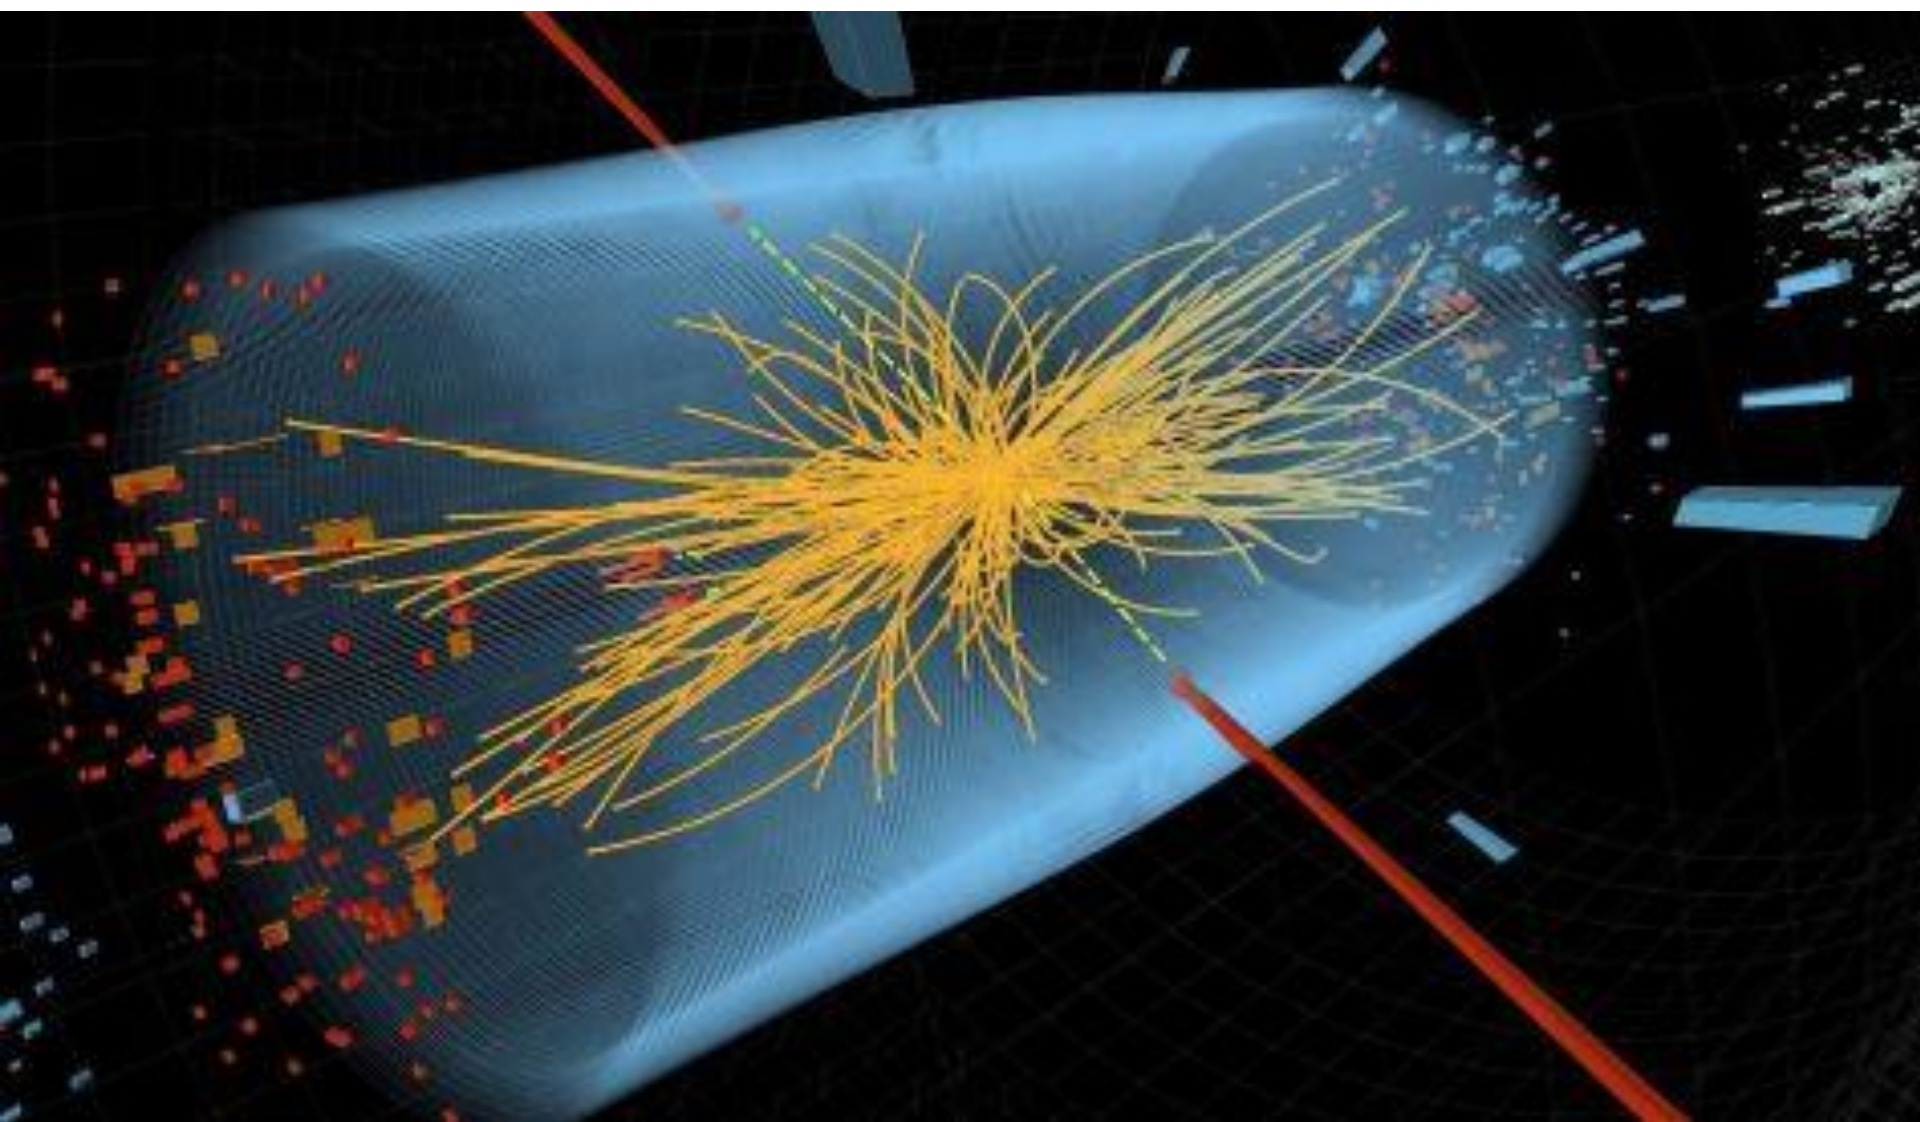

A. J. G. G.

F1
Help

F2

||

2

A yellow, arrow-shaped sign with a black border and four screws. The word "HEAVEN" is written in bold, black, sans-serif capital letters across the center. The sign is mounted on a metal post.

HEAVEN

A yellow, arrow-shaped sign with a black border and four screws. The word "HELL" is written in bold, black, sans-serif capital letters across the center. The sign is mounted on a metal post.

HELL